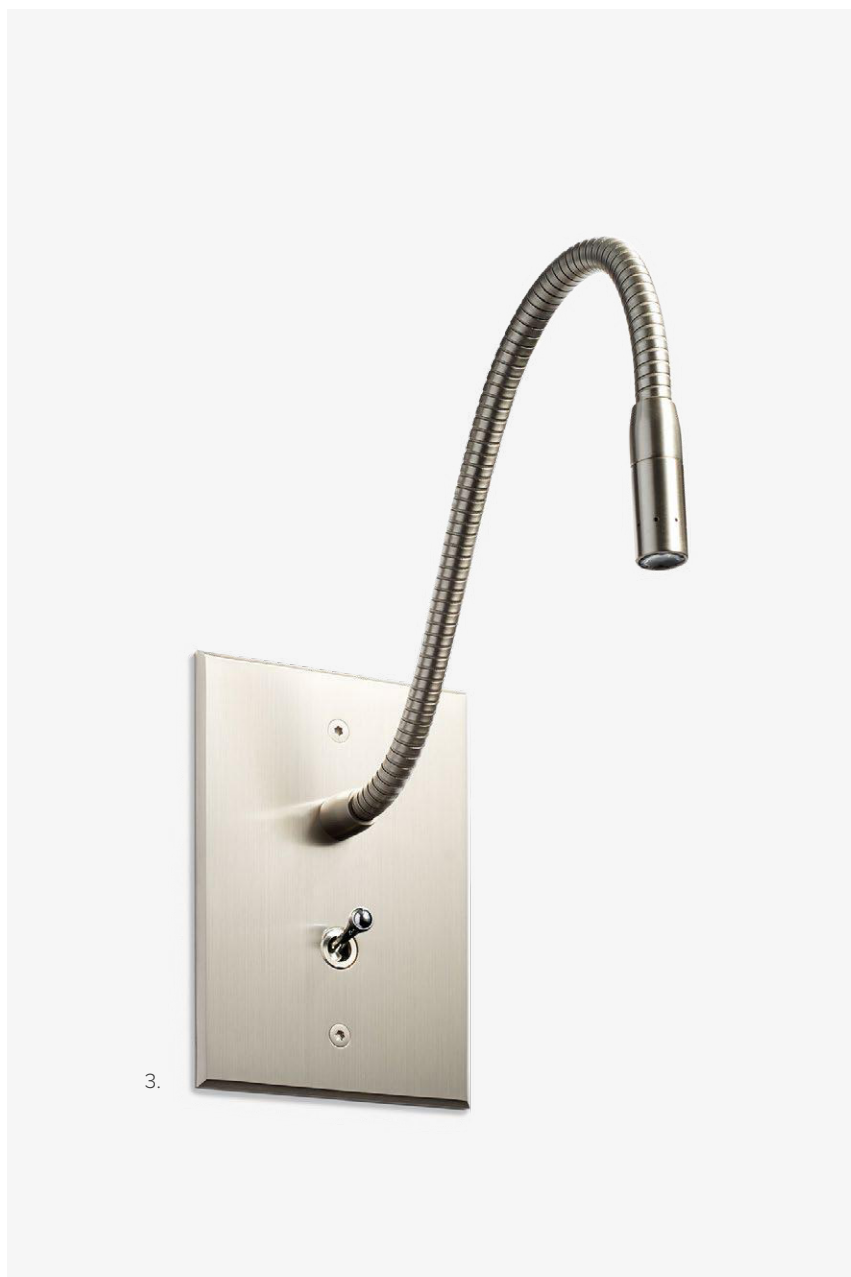

2. 82 x 117 - Tulipe - Straight Cone - Gray Gunmetal (Canon de Fusil Anthracite)