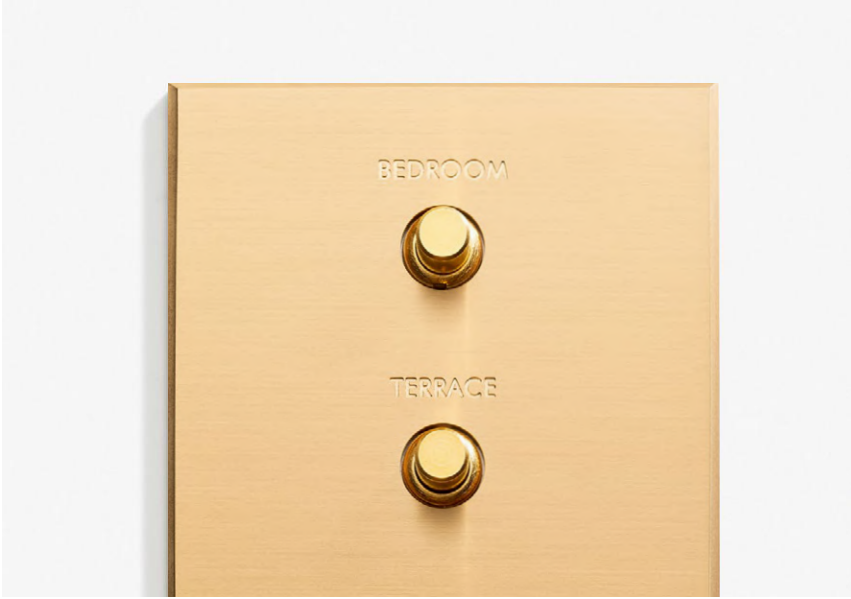

Aged Burnished Copper (T3)

Antique Copper (T3)

Light Bronze Matte Finish (T2)

Light Bronze (T2)

Medium Bronze (T2)

Dark Bronze (T2)

ENGRAVINGS

Select from numerous options for engraving size, font, and style. Increase legibility with screen-printed or resin-filled engravings, available in any RAL shade, or illuminate dark spaces with back-lit LED engravings.

ENGRAVINGS

MECHANICAL

3 mm | Futura

RESIN-FILLED

3 mm | Helvetica

SCREENPRINTED

3 mm | Helvetica

BACKLIT

3 mm | Arial

PLATE DETAILS

EDGE OPTIONS

Choose between a straight or beveled plate edge to match your style.

SCREW OPTIONS

Visible screws on the plate offer a more industrial look while hidden screws provide a clean aesthetic.