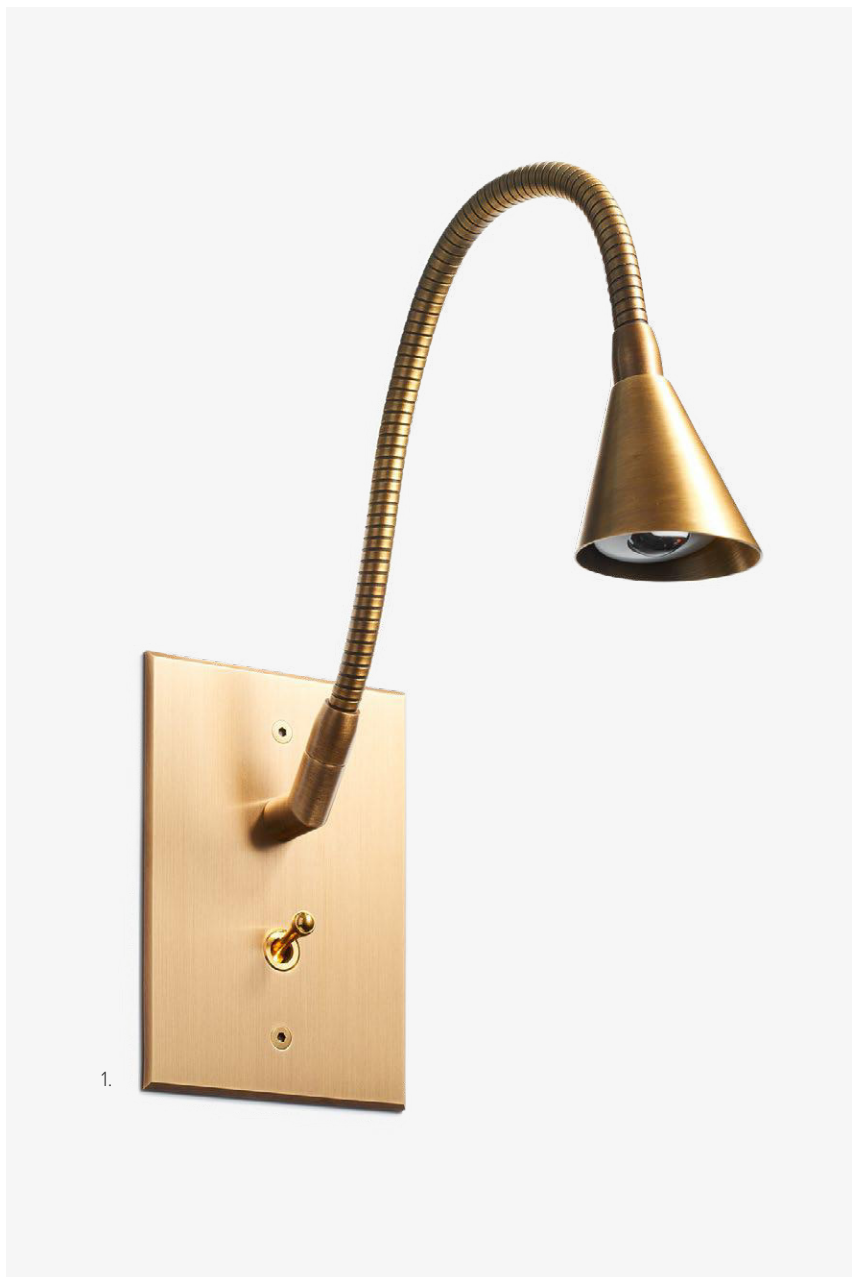

3.

3. 100 x 100 - Square Floor Outlet - Gray Gunmetal (Canon de Fusil Anthracite)

Lighting

READING LAMPS

LED reading lights, compatible with standard wiring and available in multiple lamp and mechanism styles.