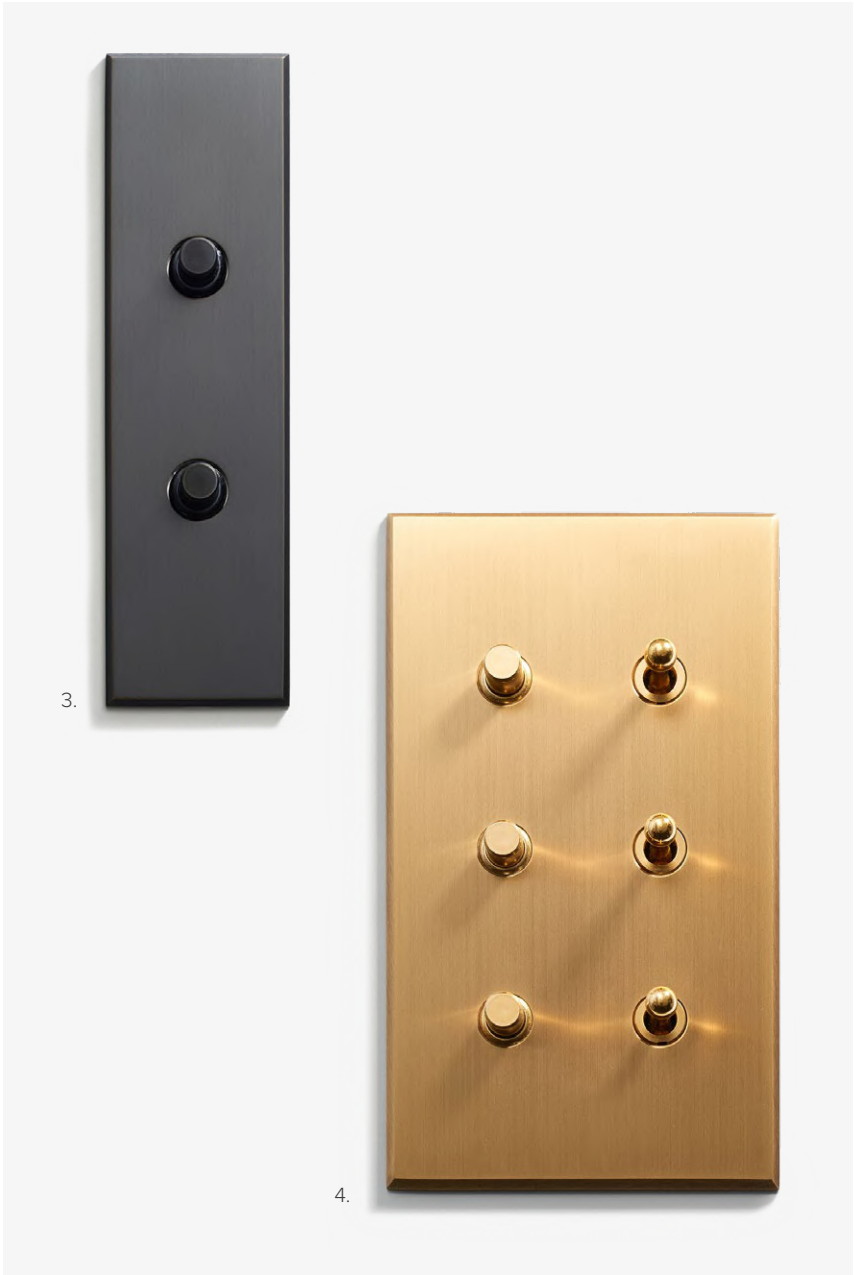

Keypads

CLASSIQUE, DAMIER, & ELLIPSE COLLECTIONS

Thoughtful interiors deserve carefully considered wall controls. Meljac's push buttons and toggles provide flexible dimming, scene activation, and shade control for lighting and home automation systems.

CLASSIQUE KEYPADS

1.

2.

1. 82 x 82 - 1 BP - Hidden Screws - Beveled Edge - Medium Pewter (Etain Moyen)

2. 82 x 117 - 1 BP + 1 INV - Hidden Screws - Beveled Edge - Antique Brass NA

3.

4.

3. 38 x 133 - 2BP - Hidden Screws - Beveled Edge - Belgian Gunmetal (Canon de Fusil Belge)