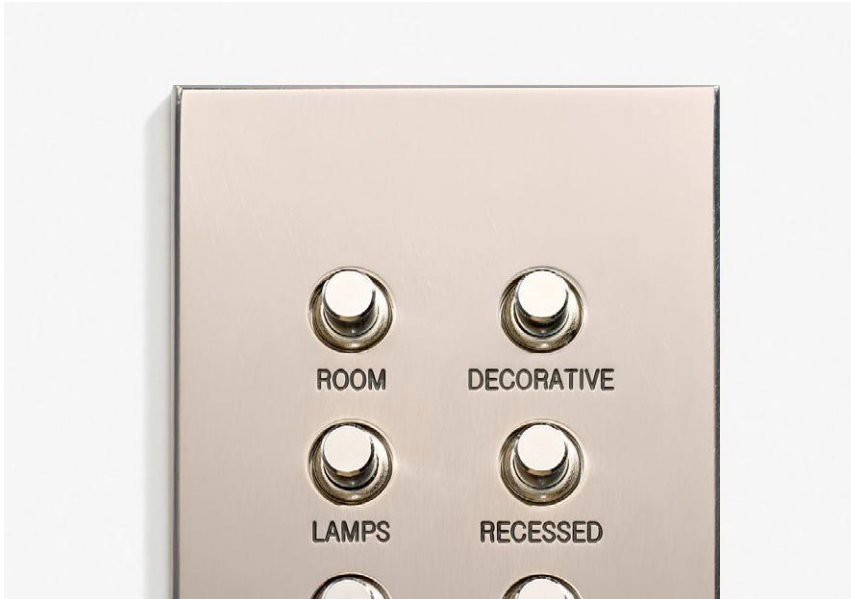

RESIN-FILLED

3 mm | Helvetica