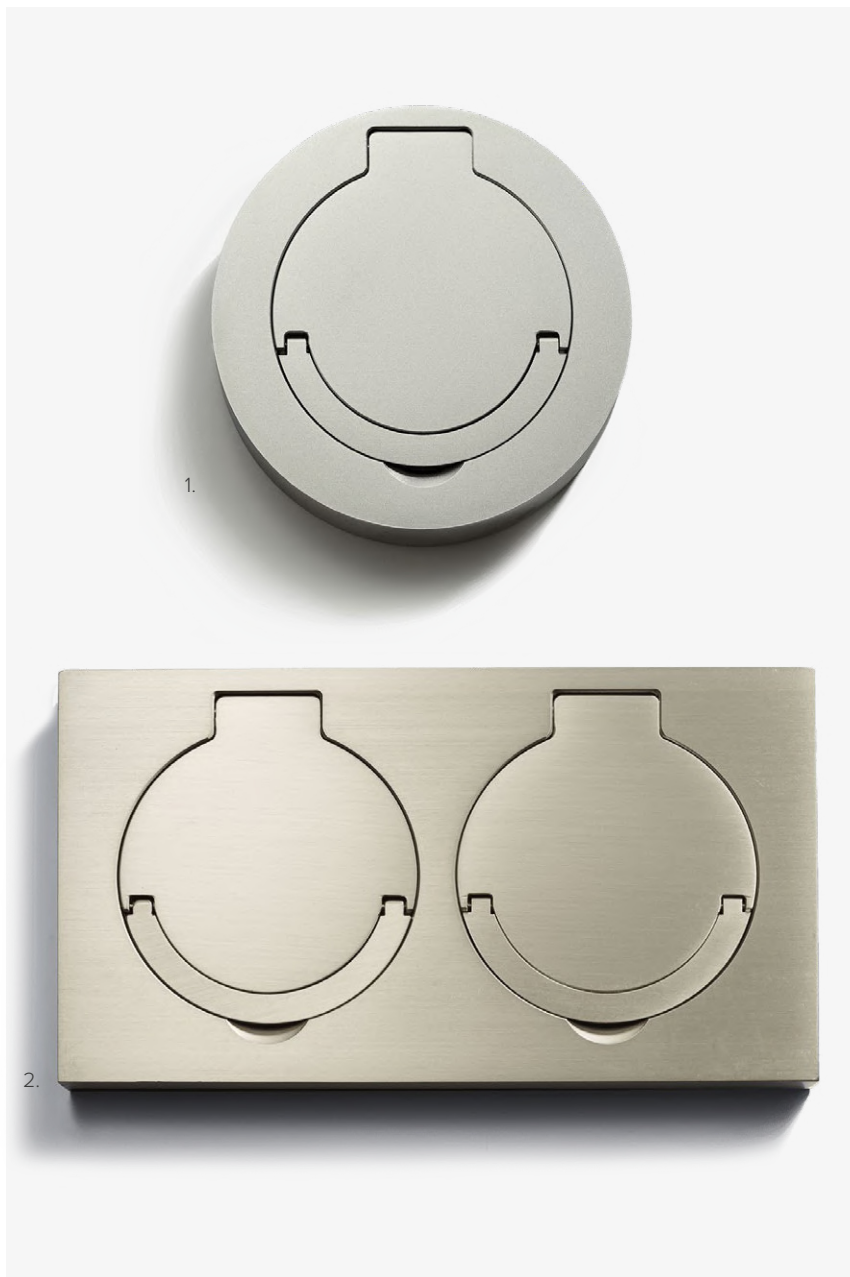

FLOOR OUTLETS

---

1. 100D - Single Round Floor Outlet - Sandblasted Chrome (Chromé Microbillé)

2. 180 x 100 - Double Floor Outlet - Brushed Nickel (Nickel Brossé)