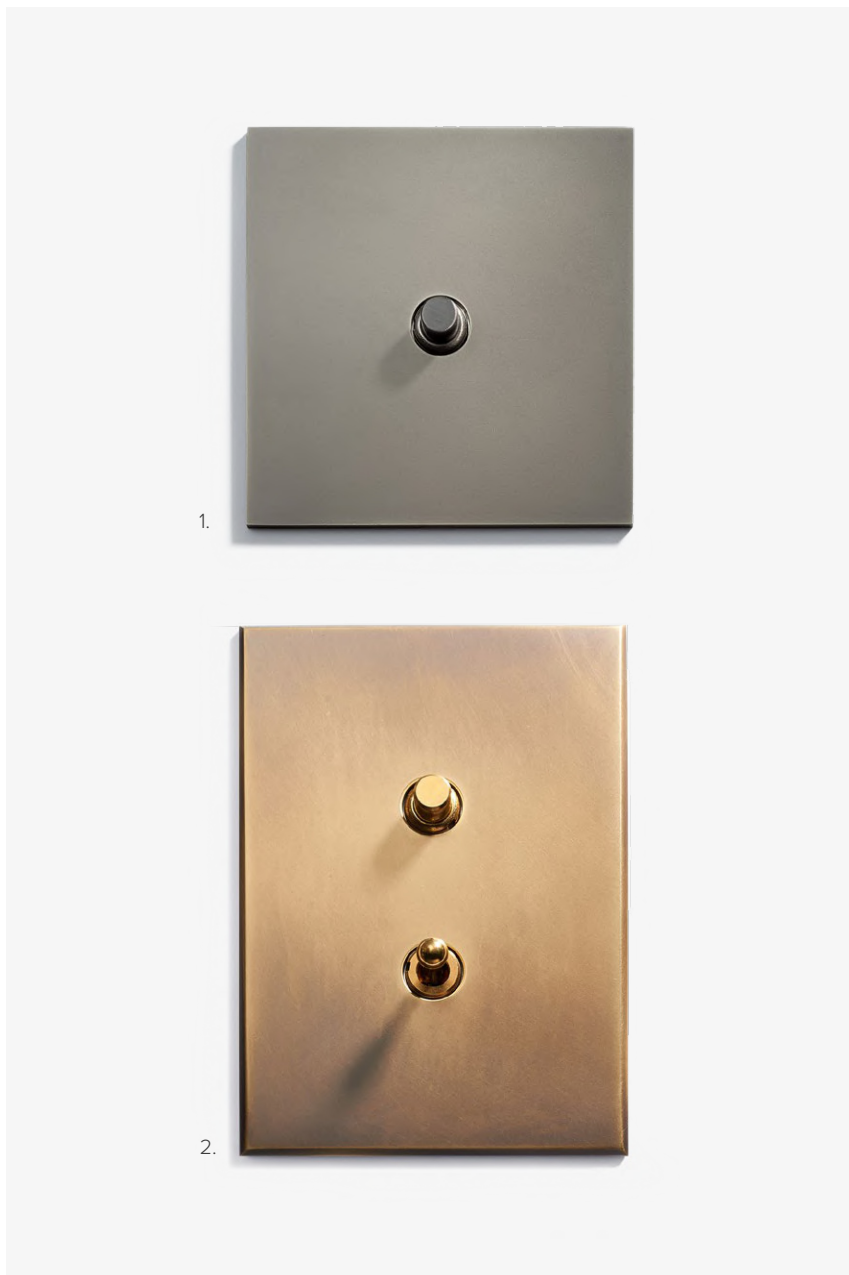

CLASSIQUE KEYPADS

1.

2.

1. 82 x 82 - 1 BP - Hidden Screws - Beveled Edge - Medium Pewter (Etain Moyen)

2. 82 x 117 - 1 BP + 1 INV - Hidden Screws - Beveled Edge - Antique Brass NA