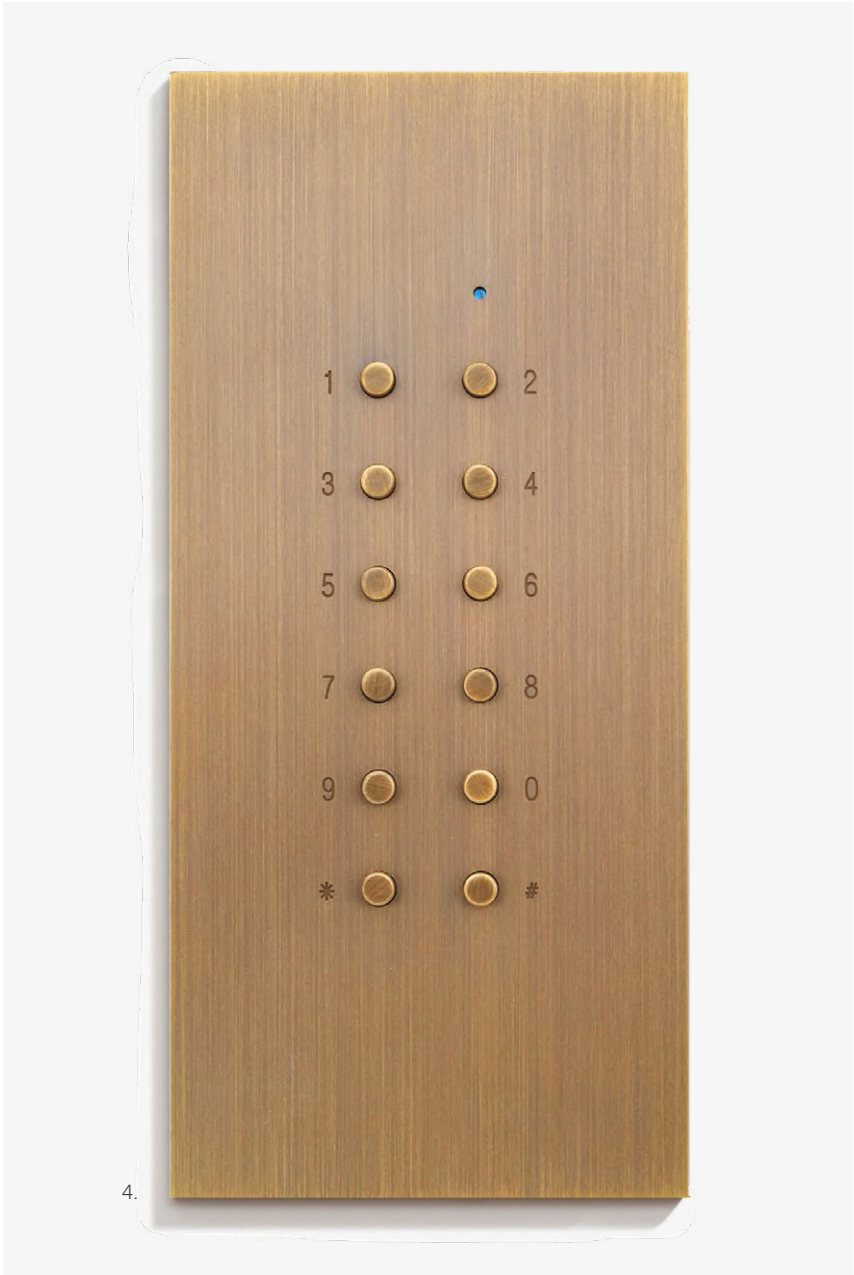

1.

1. Rotary Volume Control - Visible Screws - Beveled Edge - Black Stone

2.

2. Headboard Plate - Dark Bronze Matte (Bronze Medaille Foncé Mat)

3.

3. Cover Plate for 2N IP Base Video Intercom - Medium Bronze (Bronze Médaille Allemand)