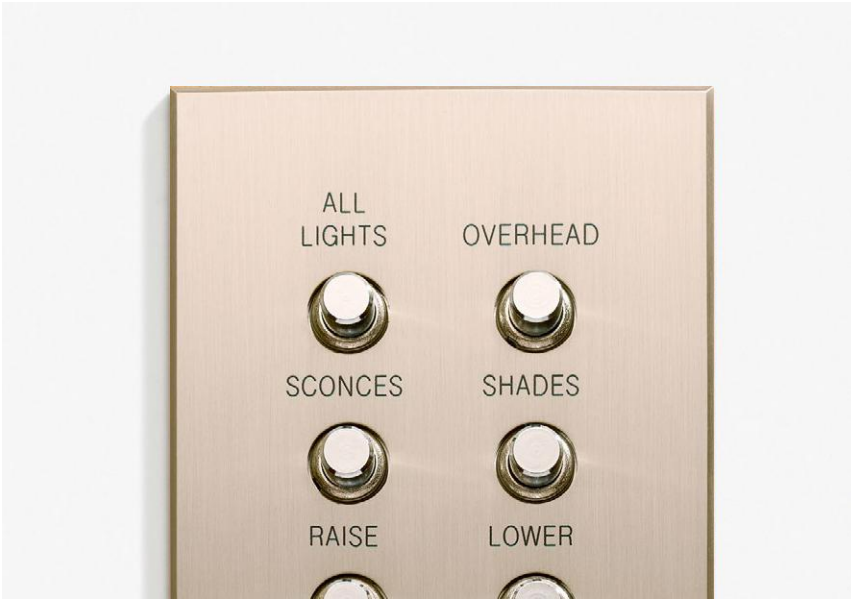

ENGRAVINGS

MECHANICAL

3 mm | Futura

RESIN-FILLED

3 mm | Helvetica

SCREENPRINTED

3 mm | Helvetica

BACKLIT

3 mm | Arial

PLATE DETAILS

EDGE OPTIONS

Choose between a straight or beveled plate edge to match your style.

SCREW OPTIONS

Visible screws on the plate offer a more industrial look while hidden screws provide a clean aesthetic.