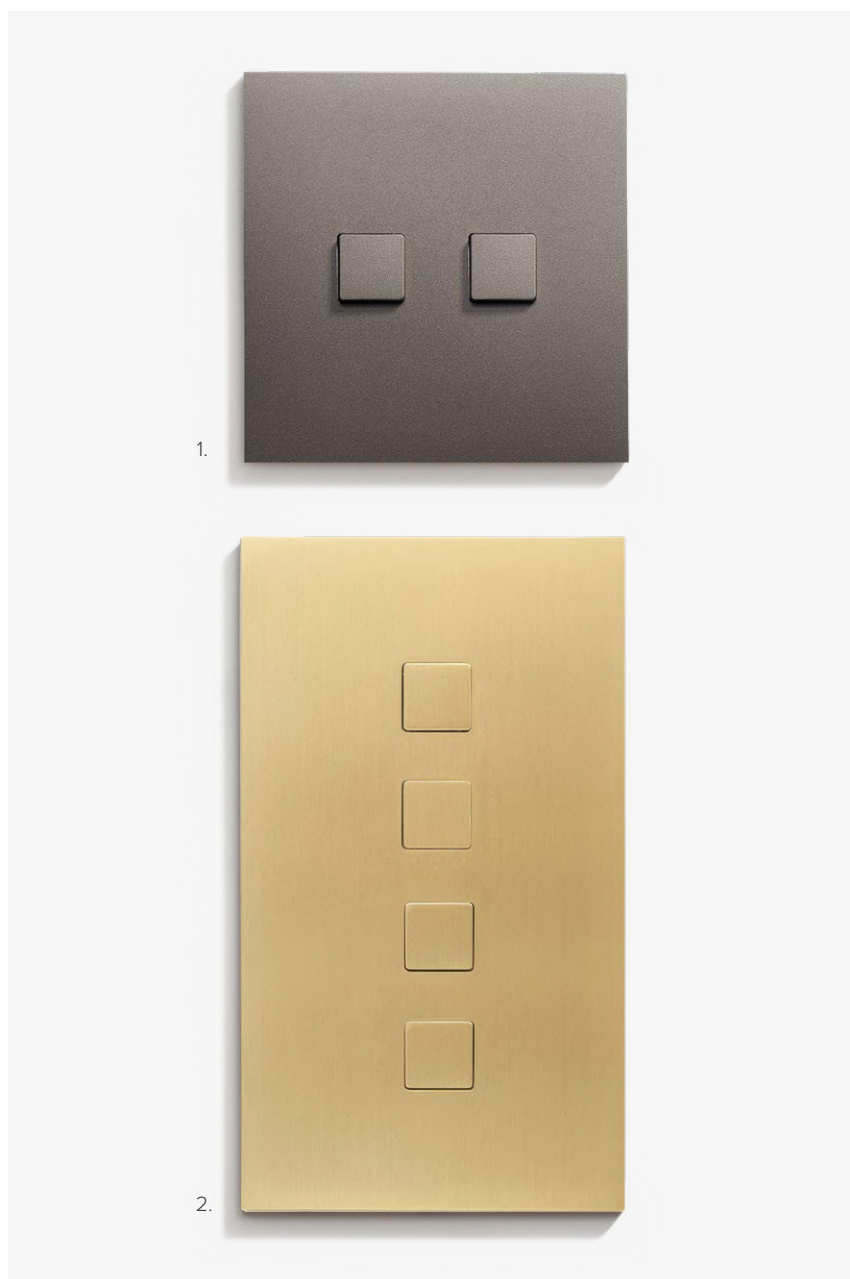

DAMIER KEYPADS

---

1. 82 x 82 - 2 BP - Square - Raised - Sandblasted Gunmetal (Microbillé Canon de Fusil Anthracite)

2. 82 x 144 - 4 BP - Square - Flush - Champagne