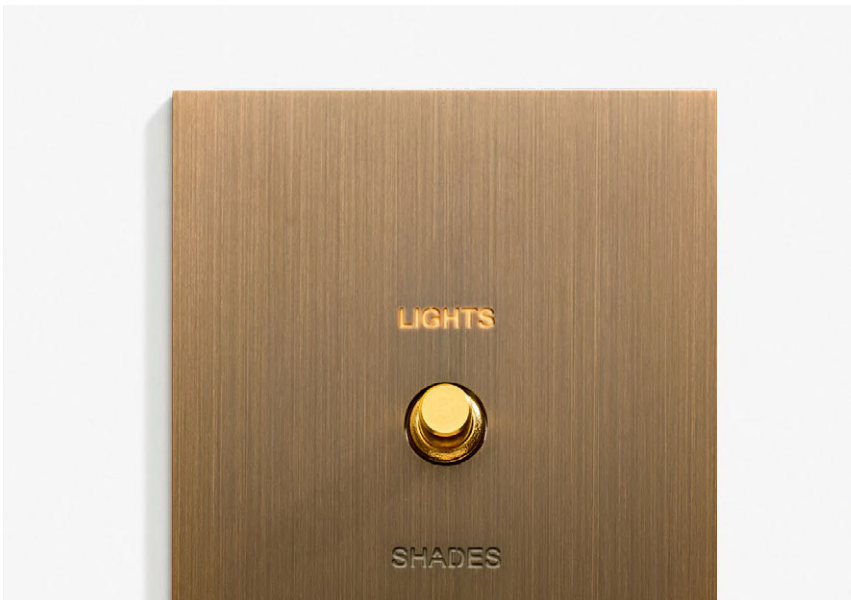

ENGRAVINGS

MECHANICAL

3 mm | Futura

RESIN-FILLED

3 mm | Helvetica

SCREENPRINTED

3 mm | Helvetica

BACKLIT

3 mm | Arial

PLATE DETAILS

EDGE OPTIONS

Choose between a straight or beveled plate edge to match your style.

SCREW OPTIONS

Visible screws on the plate offer a more industrial look while hidden screws provide a clean aesthetic.